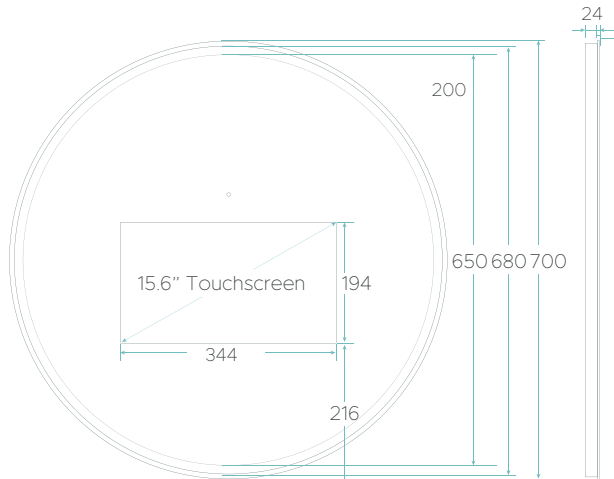

VAE
 ✉ mena.sales@mues-tec.com

Smart Mirror Touchscreen 15.6" / 39.6cm

CONNECTIVITY

Wireless LAN

Model	IEEE 802.11a/b/g/n dual-band
Encryption Mode	WEP, WPA, WPA2
Wireless Projection	Support

Bluetooth

Version	V4.0
Built-in	Support

DESIGN

Mirror	Vanishing (Magic) Mirror
Casing	Metal, Aluminium
Size (H x W x D)	Ø 700mm
Keyhole Mounting	Yes
VESA Mount	N/A

OPERATING CONDITIONS

AC Input	12 Volt DC
Operating Voltage	<30W
Standby Voltage	<0.5W
Waterproof Rating	IP65
Storage Temperature	-10°C ~ 60°C
Working Temperature	0°C ~ 40°C